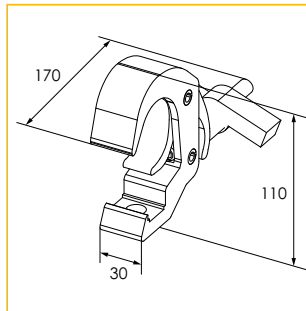

» **DIMENSIONS ACCORDING TO CURTAIN SIZE (MM)**

» CONFIGURATIONS

HOLDING FABRIC

HOLDING SASHLINE

» ELECTRICAL WIRING & CONNECTORS

» COMPONENTS (MM)

<b>Kabuki 30 Brake</b>	
Article code	Colour
8145 0000 0007	Black
Info	Weight
Max. working load 30 kg	2.15 kg

<b>Hook Clamp 100kg</b>	
Article code	Colour
8700 0677 1007	Black
Info	Weight
100 kg capacity ø: 38/51 mm	0.50 kg

<b>Power Cord - True1 / Schuko - 2m</b>	
Article code	Colour
8145 0912 0017	Black
Info	Weight
Length: 200 cm	0.44 kg

<b>Power Cord - True1 / Open - 2m</b>	
Article code	Colour
8145 0912 0027	Black
Info	Weight
Length: 200 cm	0.35 kg

<b>Connection cable - 2m</b>	
Article code	Colour
8145 0915 0007	Black
Info	Weight
Length: 200 cm	0.45 kg