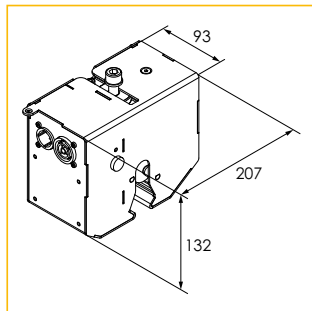

» **DIMENSIONS ACCORDING TO CURTAIN SIZE (MM)**

» CONFIGURATIONS

HOLDING FABRIC

HOLDING SASHLINE

» ELECTRICAL WIRING & CONNECTORS

» COMPONENTS (MM)

<b>Kabuki 30 Brake</b>	
Article code	Colour
8145 0000 0007	Black
Info	Weight
Max. working load 30 kg	2.15 kg

<b>Hook Clamp 100kg</b>	
Article code	Colour
8700 0677 1007	Black
Info	Weight
100 kg capacity ø: 38/51 mm	0.50 kg

<b>Power Cord - True1 / Schuko - 2m</b>	
Article code	Colour
8145 0912 0017	Black
Info	Weight
Length: 200 cm	0.44 kg

<b>Power Cord - True1 / Open - 2m</b>	
Article code	Colour
8145 0912 0027	Black
Info	Weight
Length: 200 cm	0.35 kg

<b>Connection cable - 2m</b>	
Article code	Colour
8145 0915 0007	Black
Info	Weight
Length: 200 cm	0.45 kg