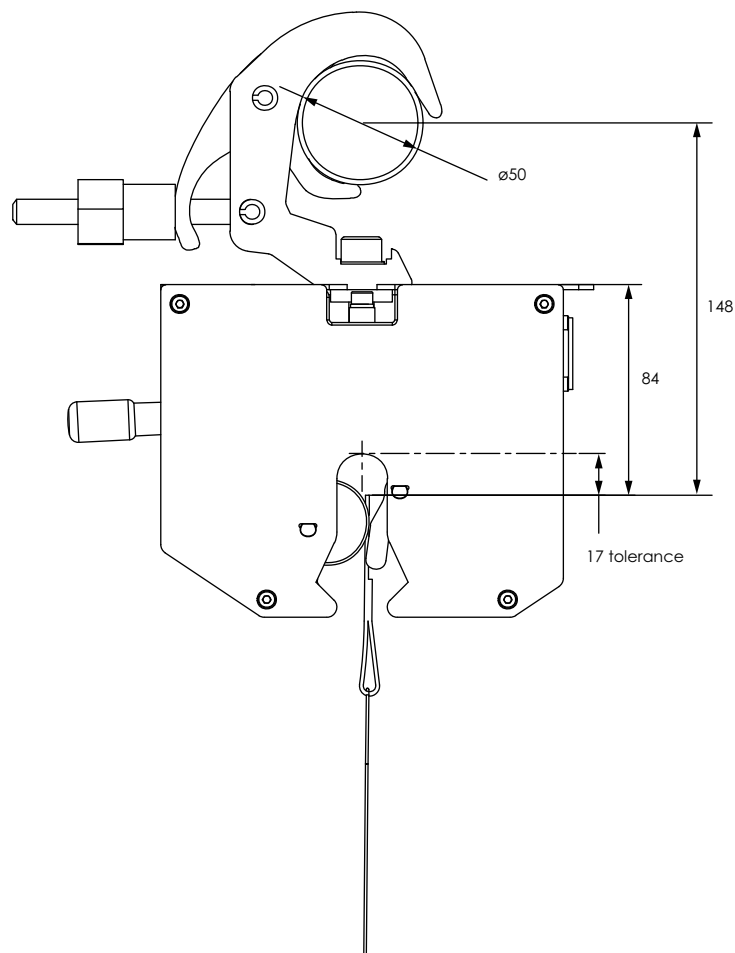

» **INSTALLATION SPECIFICATIONS**

- Installed with 100 kg hook clamp or M10 screw (3/8" US)
- Installed with security cable above ground
- Power in : 0.5A/230VAC or 0.75A/115VAC - PowerCON TRUE1
- Trigger time between 2 s and 30 s maximum

» **DIMENSIONS ACCORDING TO CURTAIN SIZE (MM)**