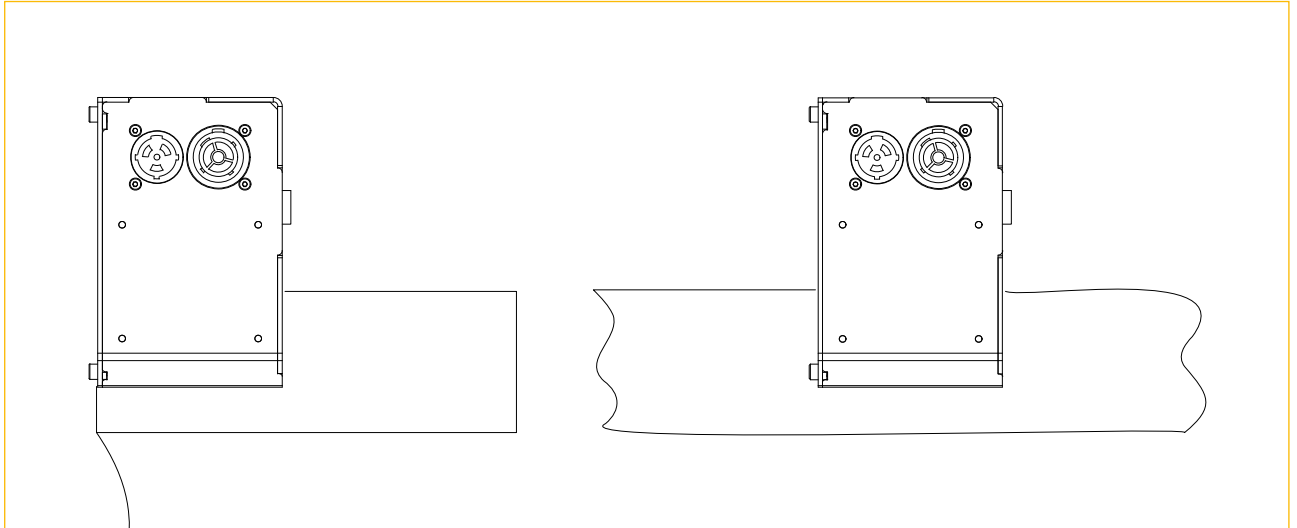

» CONFIGURATIONS

HOLDING FABRIC