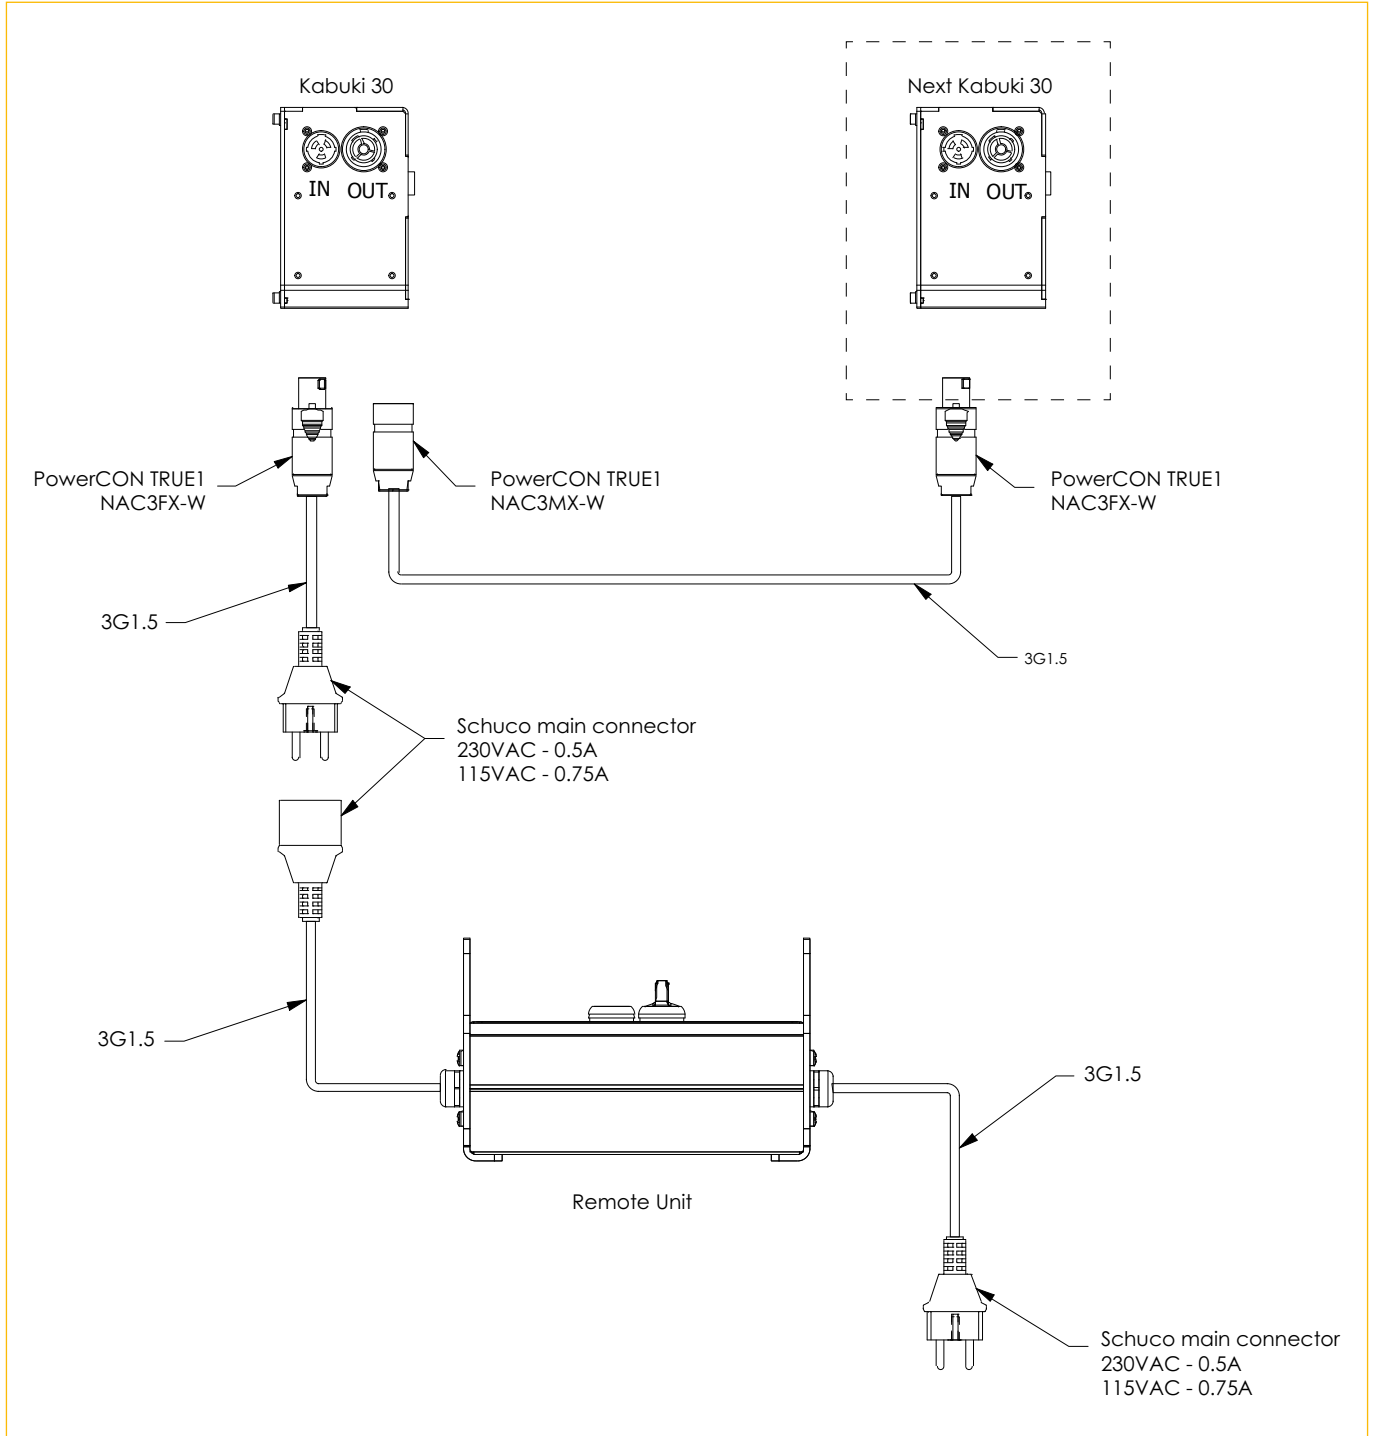

- Installed with 100 kg hook clamp or M10 screw (3/8" US)
- Installed with security cable above ground
- Power in : 0.5A/230VAC or 0.75A/115VAC - PowerCON TRUE1
- Trigger time between 2 s and 30 s maximum

» **DIMENSIONS ACCORDING TO CURTAIN SIZE (MM)**

» CONFIGURATIONS

HOLDING FABRIC

HOLDING SASHLINE

» ELECTRICAL WIRING & CONNECTORS

» COMPONENTS (MM)

<b>Kabuki 30 Brake</b>	
Article code	Colour
8145 0000 0007	Black
Info	Weight
Max. working load 30 kg	2.15 kg

<b>Hook Clamp 100kg</b>	
Article code	Colour
8700 0677 1007	Black
Info	Weight
100 kg capacity ø: 38/51 mm	0.50 kg

<b>Power Cord - True1 / Schuko - 2m</b>	
Article code	Colour
8145 0912 0017	Black
Info	Weight
Length: 200 cm	0.44 kg

<b>Power Cord - True1 / Open - 2m</b>	
Article code	Colour
8145 0912 0027	Black
Info	Weight
Length: 200 cm	0.35 kg

<b>Connection cable - 2m</b>	
Article code	Colour
8145 0915 0007	Black
Info	Weight
Length: 200 cm	0.45 kg