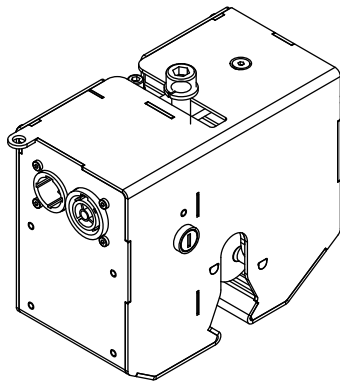

## KABUKI 30

#### » SPECIFICATIONS

- Max. working load: version A1 & A2: 20 kg / A3: 30kg
- Permanent holding - Manual release possible
- Holds fabric and 6 mm Sashline
- Direct power input
- Daisy chainable
- Maximum duty cycle: 30 s
- Fabrics only