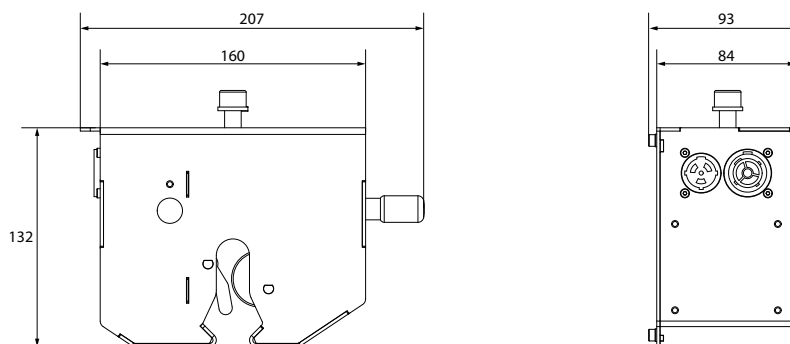

#### » SPECIFICATIONS

- Max. working load: version A1 & A2: 20 kg / A3: 30kg
- Permanent holding - Manual release possible
- Holds fabric and 6 mm Sashline
- Direct power input
- Daisy chainable
- Maximum duty cycle: 30 s
- Fabrics only

#### » OUTER DIMENSIONS (MM)

#### » ELECTRONICAL AND MECHANICAL PROPERTIES

- Magnet Power : version A1 & A2: 28W / A3: 39W
- Power in : 230VAC/0.5A or 115VAC/0.75A - PowerCON TRUE1
- Weight : 2.15 kg

» **INSTALLATION SPECIFICATIONS**

<b>Power Cord - True1 / Open - 2m</b>	
Article code	Colour
8145 0912 0027	Black
Info	Weight
Length: 200 cm	0.35 kg

<b>Connection cable - 2m</b>	
Article code	Colour
8145 0915 0007	Black
Info	Weight
Length: 200 cm	0.45 kg