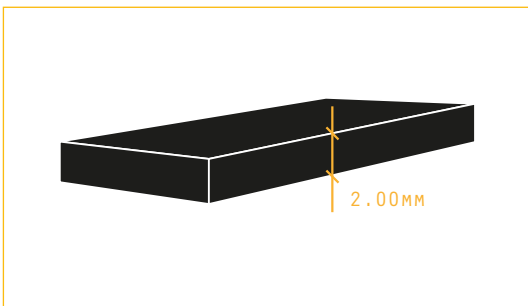

INTERSECTION