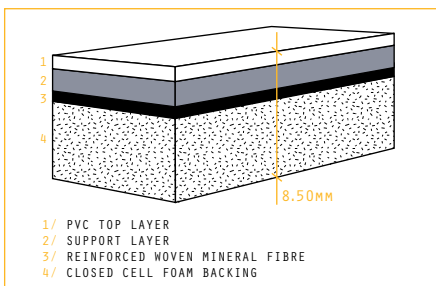

DANCECARPET ALLEGRO

TECHNICAL DATA SHEET

September 2015

For permanent installations. Shock-absorbing. Ideal for installing directly on floor.

» **ARTICLE CODE**

5106 0150 #

» **WIDTH**

150 cm

» **LENGTH**

± 10 m / ± 15 m
± 20 m

» **WEIGHT**

6000 g/m²

» **COMPOSITION**

100% PVC

» **FLAME RESISTANCE**

EN 13501-1

Cfl-S1

» **INTERSECTION**

» **AVAILABLE COLOURS**

0007

0025