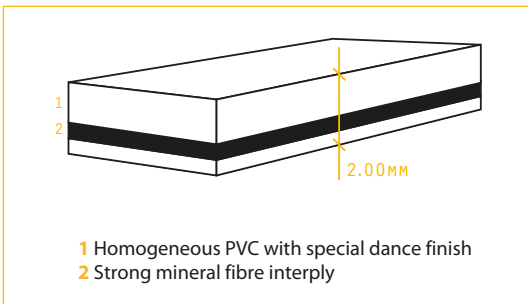

INTERSECTION