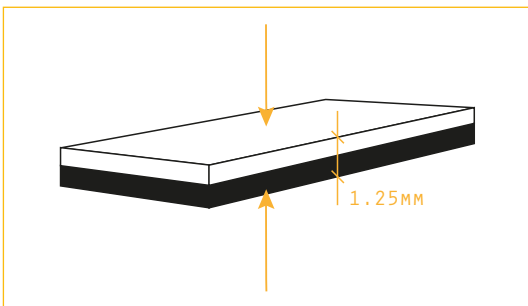

INTERSECTION