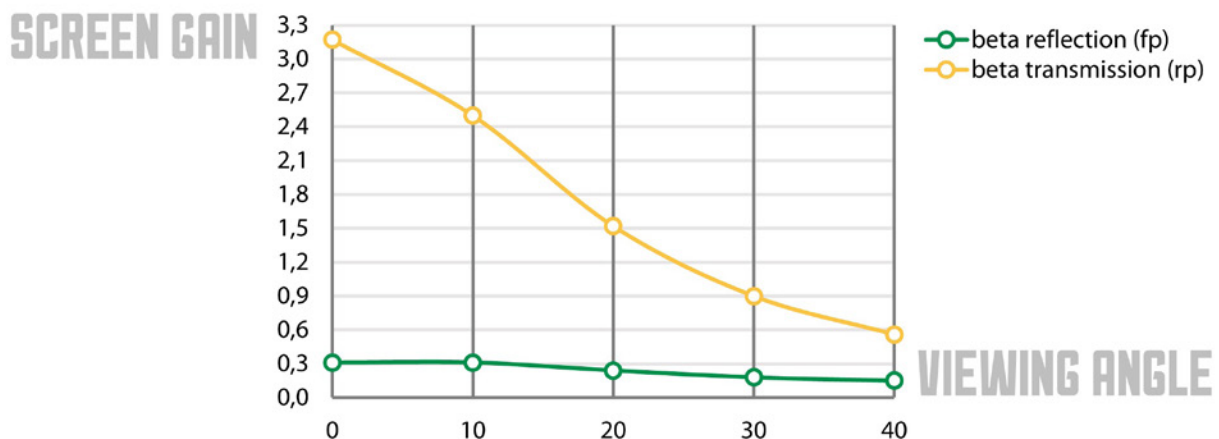

RP GREY PLUS

TECHNICAL DATA SHEET

February 2022

High gain rear projection screen. For excellent preservation of image colour and contrast with a high light yield. Dimensions refer to the non-tensioned state of the projection surface.

» ARTICLE CODE	» WIDTH	» LENGTH	» WEIGHT
4835 0240 0575	240 cm	± 100 m	390 g/m ²

» **COMPOSITION**
100% PVC

» **FLAME RESISTANCE**
NF P 92-503 / M2
DIN 4102 / B1

» OPTICAL CHARACTERISTICS

» AVAILABLE COLOURS