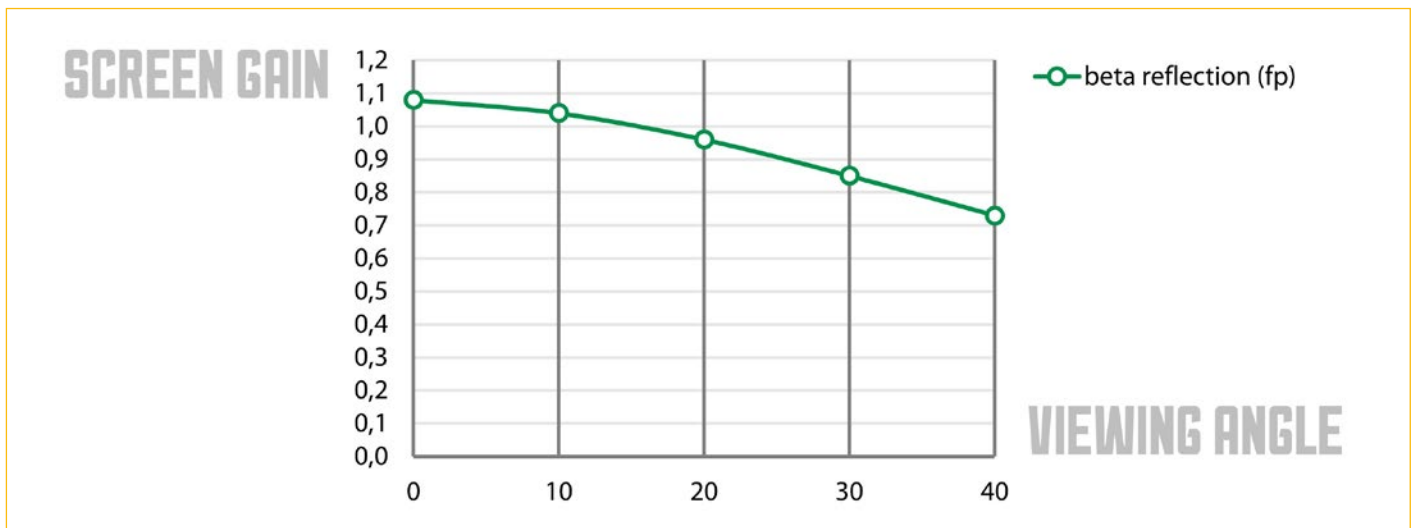

FP BLACKOUT

Blackout projection screen with wide viewing angle and high-quality image reproduction.

SPECIFICATIONS

Item	Width	Length	Weight	Composition
4780	210 cm	± 100 m	560 g/m ²	100% PVC

FR standard

EN 13773 / class 1	GB 8624 / B1
--------------------	--------------

OPTICAL CHARACTERISTICS

FP BLACKOUT

AVAILABLE COLOURS

0602