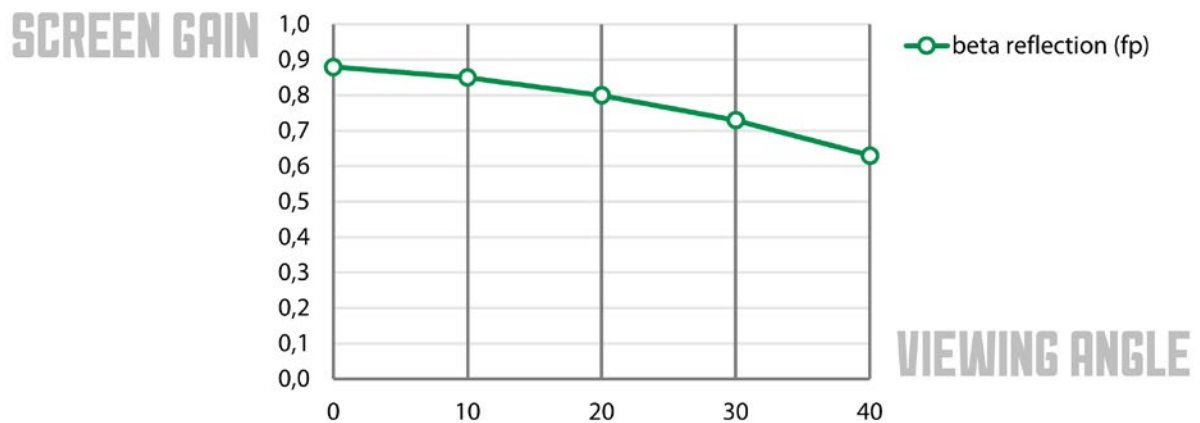

FP WHITE

TECHNICAL DATA SHEET

March 2023

Perfect front projection screen for constant gain and even light spread, suitable for broad viewing angles. Dimensions refer to the non-tensioned state of the projection surface.

» ARTICLE CODE 4750 0230 0568	» WIDTH 230 cm	» LENGTH ± 100 m	» WEIGHT 575 g/m ²
» COMPOSITION 100% PVC			

» FLAME RESISTANCE NF P 92-503 / M2 NFPA 701 (2019) / pass

» OPTICAL CHARACTERISTICS

» AVAILABLE COLOURS