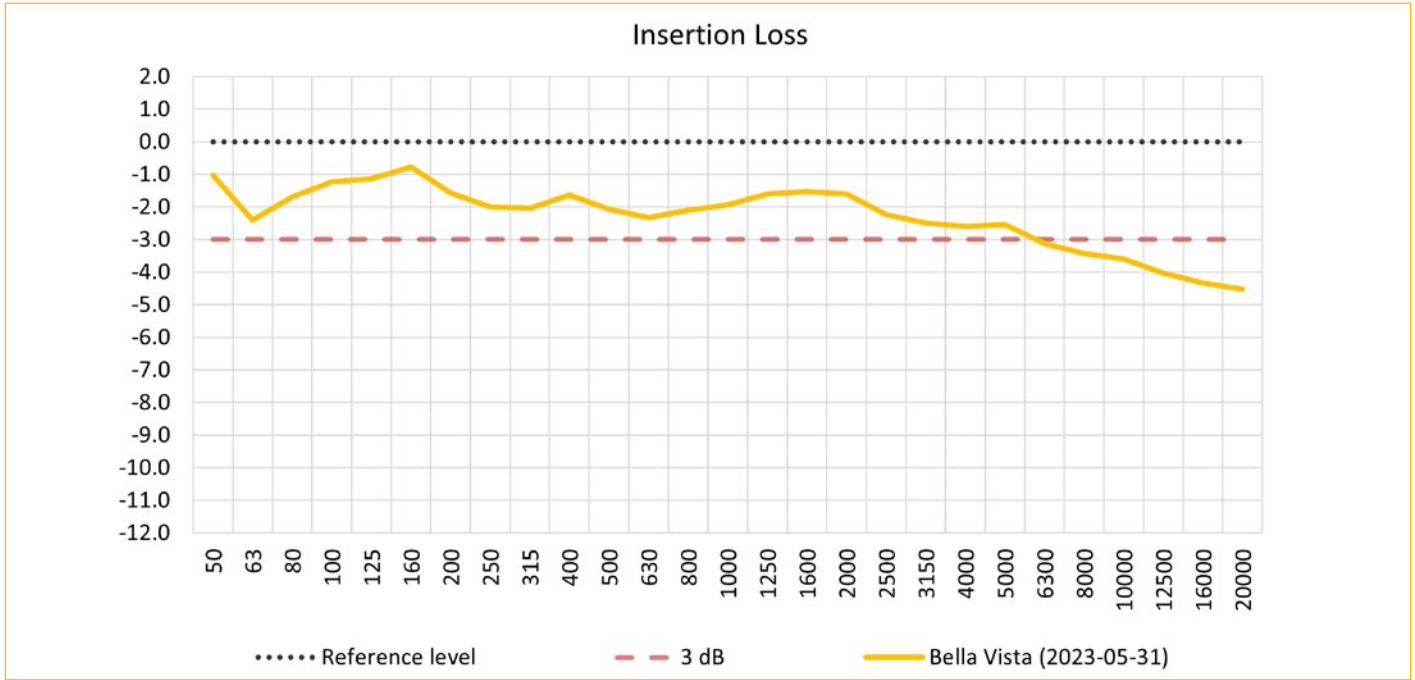

INSERTION LOSS

AVAILABLE COLOURS

0003

0007

0025

Colours black (0007) & grey (0025) are only available in 960 cm wide.
Colour white (0003) is only available in 1180 cm wide.