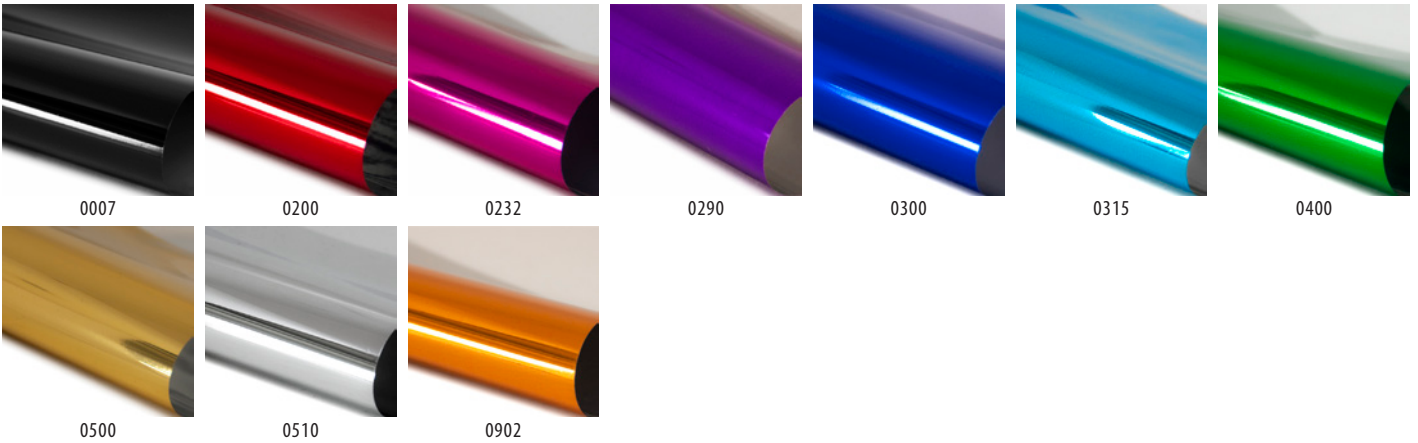

# THINMIRROR

Thin reflective foil with a silver backing. Becomes semi-transparent when backlit.

## SPECIFICATIONS

Item	Width	Length	Weight	Composition
4620	120 cm	± 10 m	50 g/m <sup>2</sup>	100% PVC
	150 cm			

FR standard
DIN 4102 / B1

## AVAILABLE COLOURS

Only colour gold (0500) is available in both widths.  
All colours have a silver backing.