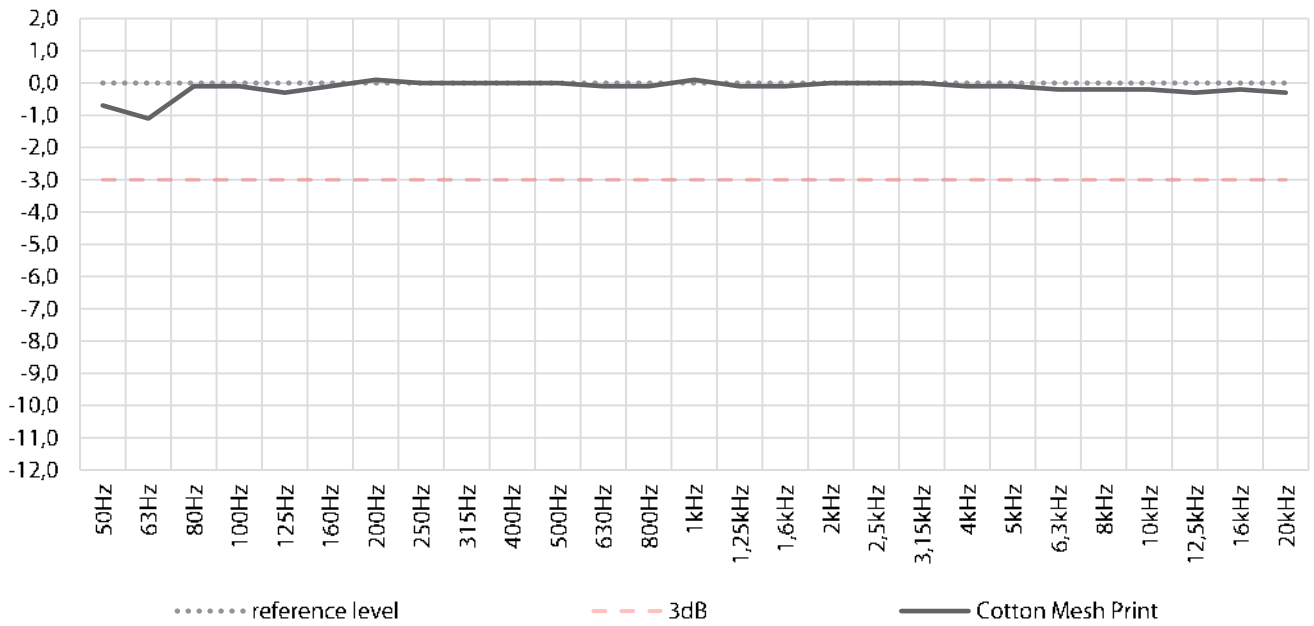

COTTON MESH PRINT

TECHNICAL DATA SHEET

May 2023

INSERTION LOSS

Freq. (Hz)	50	63	80	100	125	160	200	250	315	400	500	630	800	1000	1250	1600	2000	2500	3150	4000	5000	6300	8000	10000	12500	16000	20000	
I_{loss} (dBA)	0,7	1,1	0,1	0,1	0,3	0,1	0,1	0,0	0,0	0,0	0,0	0,1	0,1	0,1	0,1	0,1	0,0	0,0	0,0	0,0	0,1	0,1	0,2	0,2	0,2	0,3	0,2	0,3