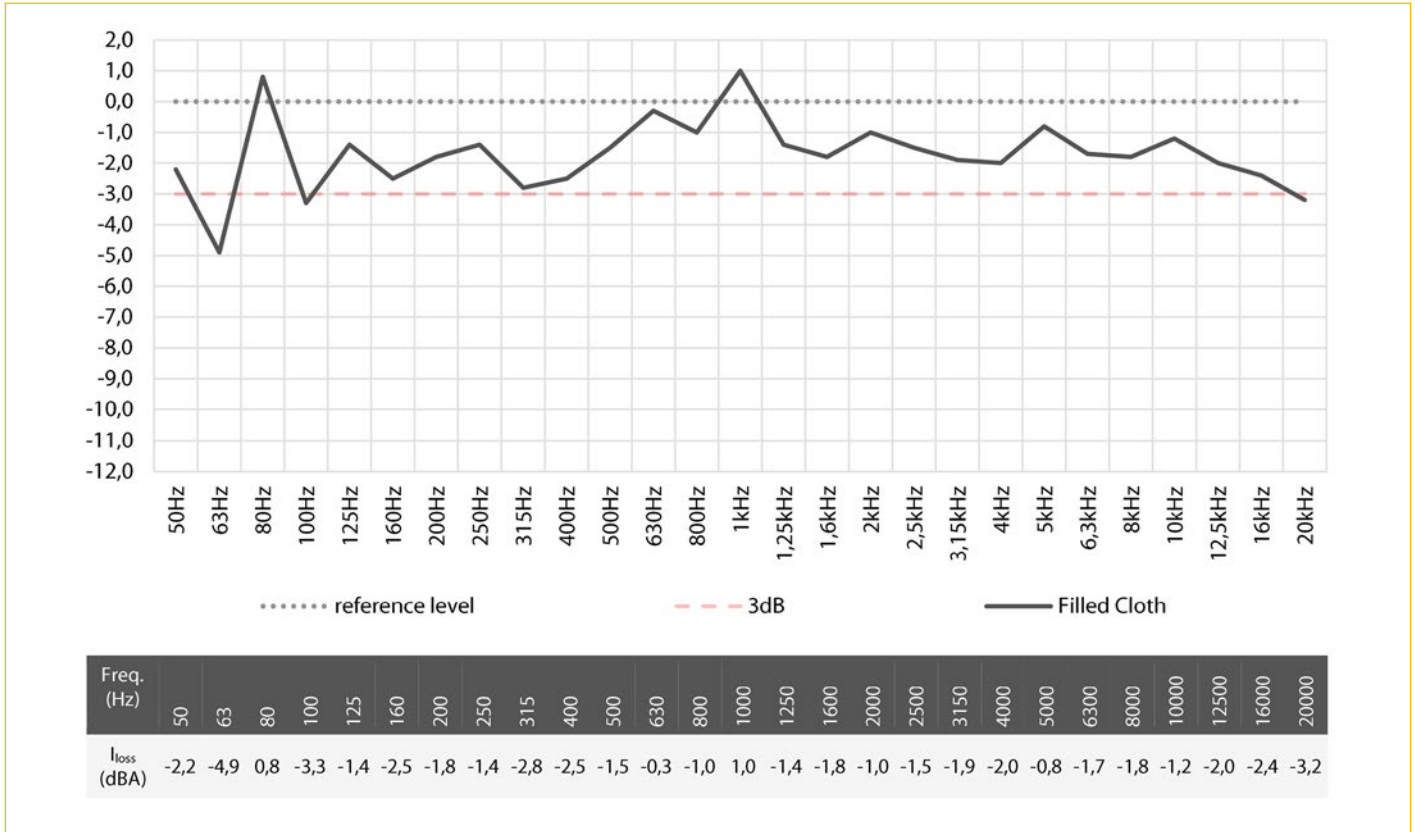

FILLED CLOTH

Textured but flexible stage canvas for wrinkle-free cycloramas.

SPECIFICATIONS

Item	Width	Length	Weight	Composition
3400	640 cm	± 45 m	210 g/m ²	100% CO
	1000 cm			
	1160 cm			

FR standard		
AS 1530.2	BS 5867 PART 2B / pass	NF P 92-507 / M1
AS 1530.3	GB 8624 / B1	NFPA 701 / pass

1160 cm wide is not NFPA 701 certified.

Care instructions

FILLED CLOTH

INSERTION LOSS

AVAILABLE COLOURS

Grey (0025) is not available in 1160 cm wide.