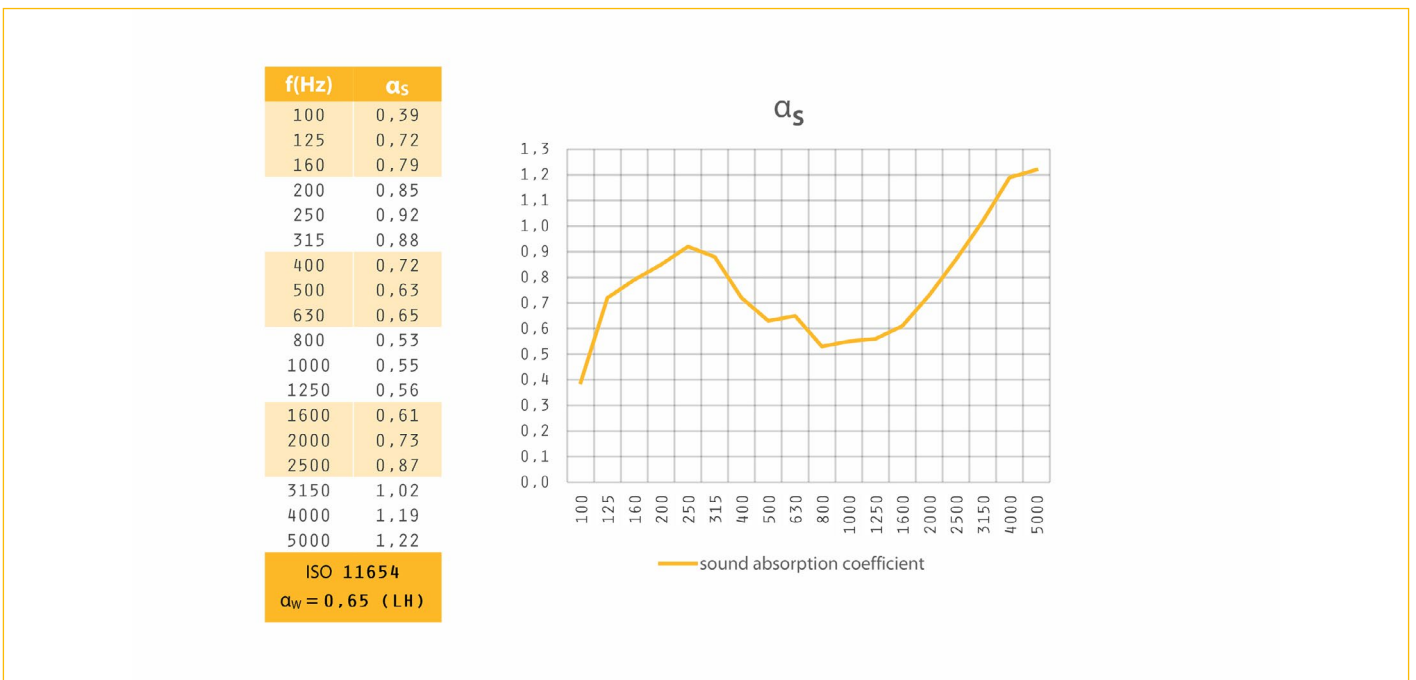

SOUND ABSORPTION

Sample placed directly on the floor.